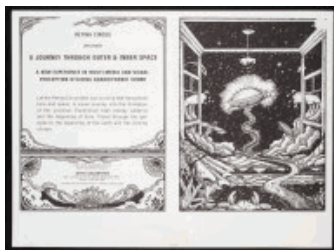

Object Number: 1995.22.3
Title: Retina Circus Presents A Journey Through Outer & Inner Space
Date: c1970
Dimensions: Overall (overall): 31.8 x 43.1 cm (12 1/2 x 16 15/16 in.)