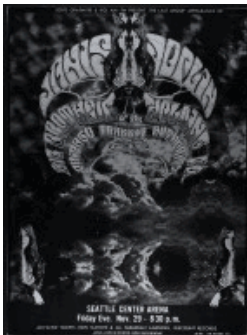

Dimensions: Overall (overall): 57.7 x 42.5 cm (22 11/16 x 16 3/4 in.)

Object List (with images)

F

Object Number: 1994.214.8

Title: Blue Cheer, Fat Jack, at Eagles Auditorium, Seattle, WA, April 5, 1968

Date: 1968

Dimensions: Overall (overall): 57.9 x 42.5 cm (22 13/16 x 16 3/4 in.)

Object Number: 1994.214.9

Title: Janis Joplin, Big Brother and the Holding Company, Chicago Transit Authority, at Seattle Center Arena, November 29, 1968

Date: 1968

Dimensions: Overall (overall): 59 x 43.5 cm (23 1/4 x 17 1/8 in.)

Object Number: 1994.214.10

Title: Janis Joplin, Big Brother and the Holding Company, Chicago Transit Authority, at Seattle Center Arena, November 29, 1968

Date: 1968

Dimensions: Overall (overall): 59 x 43.6 cm (23 1/4 x 17 3/16 in.)

Object List (with images)

F

Object Number: 1994.214.11

Title: The Mothers of Invention, The Guess Who, Alice Cooper, at Seattle Center Arena, April 19, 1969