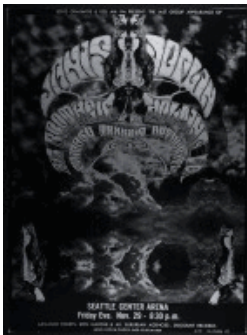

Dimensions: Overall (overall): 57.7 x 42.5 cm (22 11/16 x 16 3/4 in.)

Object List (with images)

F

Object Number: 1994.214.8

Title: Blue Cheer, Fat Jack, at Eagles Auditorium, Seattle, WA, April 5, 1968

Date: 1968

Dimensions: Overall (overall): 57.9 x 42.5 cm (22 13/16 x 16 3/4 in.)

Object Number: 1994.214.9

Title: Janis Joplin, Big Brother and the Holding Company, Chicago Transit Authority, at Seattle Center Arena, November 29, 1968