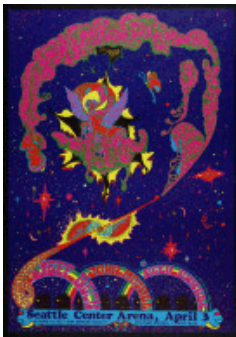

Title: Crome Sycrus, Magic Fern, at Eagles Auditorium, Seattle, WA, October 20-21, 1967

Date: 1967

Dimensions:

Object Number: 1993.19.46

Title: Big Brother And The Holding Co., The Magic Fern, Crome Sycrus, Retina Circus, at Eagles Auditorium, Seattle, WA, October 13-14, 1967

Object Number: 1993.39.1

Title: Donovan & All-Star Show, Seattle Center Coliseum, September 29, 1967

Date: September 29 1967

Dimensions:

Object Number: 1994.214.3

Title: Jeff Beck, John Mayall, Deep Purple, at Seattle Center Arena, April 3, [1969?]