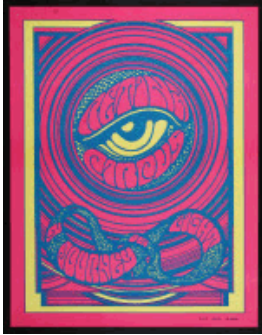

Object List (with images)

Pa

Object Number: 1994.214.36
Title: Retina Circus: A Journey in Light
Date: 1966
Dimensions: Overall (overall): 55.3 x 42.9 cm (21 3/4 x 16 7/8 in.)