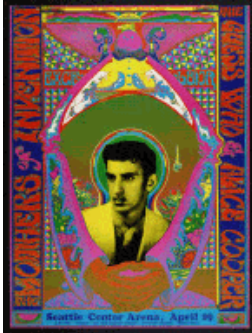

Object List (with images)

F

Object Number: 1994.214.11

Title: The Mothers of Invention, The Guess Who, Alice Cooper, at Seattle Center Arena, April 19, 1969

Date: 1969

Dimensions: Overall (overall): 57.7 x 42.6 cm (22 11/16 x 16 3/4 in.)